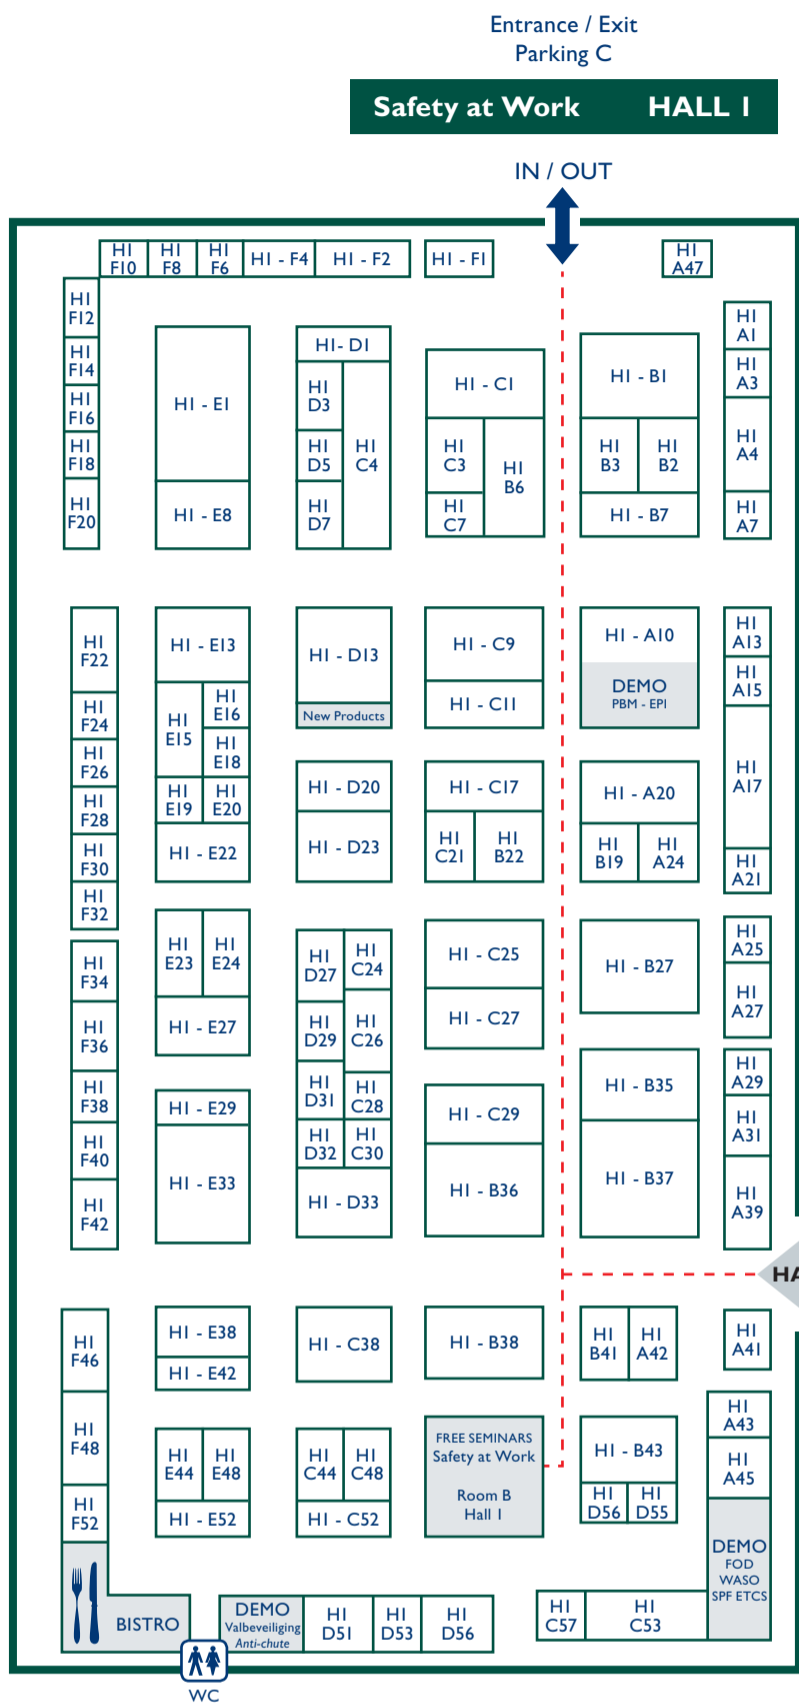

Beursplan Plan du salon

SECURA₂₀₁₁

8th Exhibition on
Safety & Security at work

23-24-25 /03/ 2011
Brussels Expo

infosecurity.be
STORAGE
EXPO
23 & 24/03/2011
HALL 8

Entrance / Exit
Parking T & Matro / Taxi

Security at Work HALL 3

DEMO
Brand / Incendie

| | |
|--|----------|
| | HI - B35 |
| | HI - C21 |
| | H3 - E31 |
| | HI - DI |
| | HI - B35 |
| | H3 - A22 |
| | HI - D23 |
| | H3 - C31 |
| | H3 - D23 |

| | |
|--|----------|
| | HI - A10 |
| | H3 - D7 |
| | HI - CI |
| | HI - C29 |
| | H3 - DI9 |
| | HI - B36 |
| | H3 - EI |
| | H3 - CI3 |
| | HI - B6 |

www.secura-expo.be

Organisation: Fairtec, easyFairs company
Roderveldlaan 3 - B-2600 Berchem - Belgium
T +32 (0)3 280 53 00 / F +32 (0)3 280 53 53